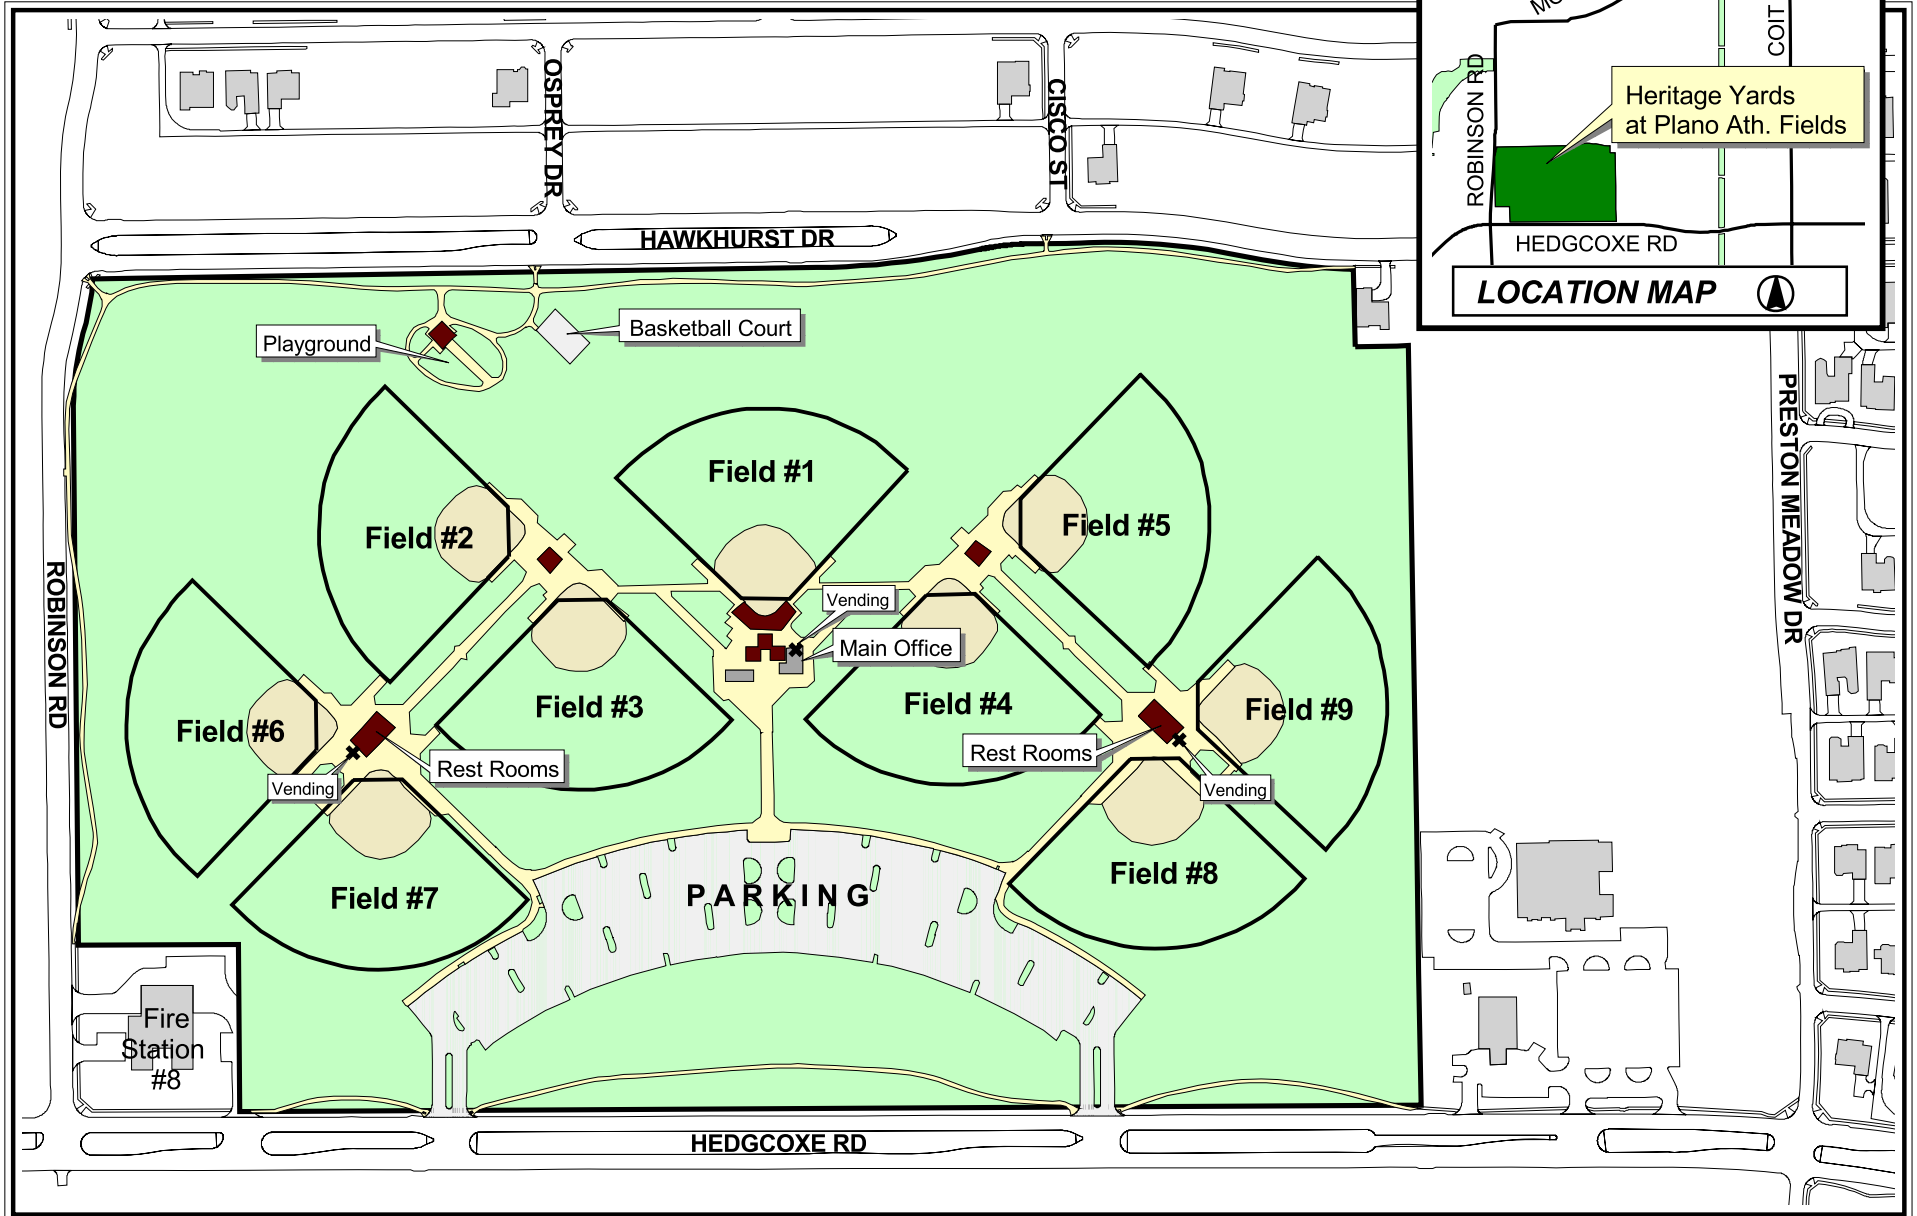

# Heritage Yards at Plano

4525 Hedgcoxe Road

\*Field use by #6 and #8 only.